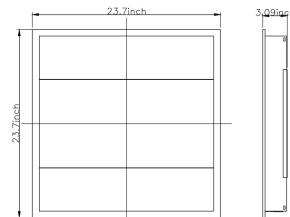

Ordering Information:

Typical Order Example: RTUS22-S-40W-4K-PE

Series	Standard	Size	Shape	Wattage	CCT	Tier
RT= Troffer	US=US Size	22=2X2ft 24=2X4ft	S=Solo Troffer	40W=40W 50W=50W	35=3500K 4K=4000K 5K=5000K	Premium

Model	Wattage	Input Voltage	Lm Efficacy	Lm Flux	CRI	Color Temp	Power Factor	THD	L70Life time	Size
RTUS22-S-40W	40w	100~277VAC	126Lm/W	5000LM	85	3500K 4000K 5000K	>0.9	<10%	156,000H	23.74*23.74*3.09in
RTUS24-S-50W	50w	100~277VAC	126Lm/W	6300LM	85	3500K 4000K 5000K	>0.9	<10%	156,000H	23.74*47.72*3.09in

Finish Color	Housing	Lens Type	Certification	Warranty
Matt White	Sheet Metal & PC Diffuser	Frosted	DLC Pending , ETL	5 Years

RTUS22