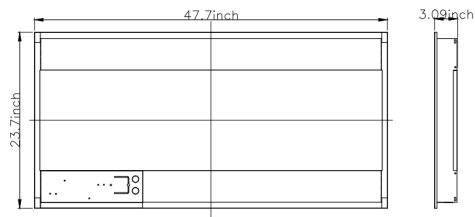

Ordering Information:

Typical Order Example: RTUS22-S-40W-4K-PE

Series	Standard	Size	Shape	Wattage	CCT	Tier
RT= Troffer	US=US Size	22=2X2ft 24=2X4ft	S=Solo Troffer	40W=40W 50W=50W	35=3500K 4K=4000K 5K=5000K	Premium

Model	Wattage	Input Voltage	Lm Efficacy	Lm Flux	CRI	Color Temp	Power Factor	THD	L70Life time	Size
RTUS22-S-40W	40w	100~277VAC	126Lm/W	5000LM	85	3500K 4000K 5000K	>0.9	<10%	156,000H	23.74*23.74*3.09in
RTUS24-S-50W	50w	100~277VAC	126Lm/W	6300LM	85	3500K 4000K 5000K	>0.9	<10%	156,000H	23.74*47.72*3.09in

Finish Color	Housing	Lens Type	Certification	Warranty
Matt White	Sheet Metal & PC Diffuser	Frosted	DLC Pending , ETL	5 Years

RTUS24